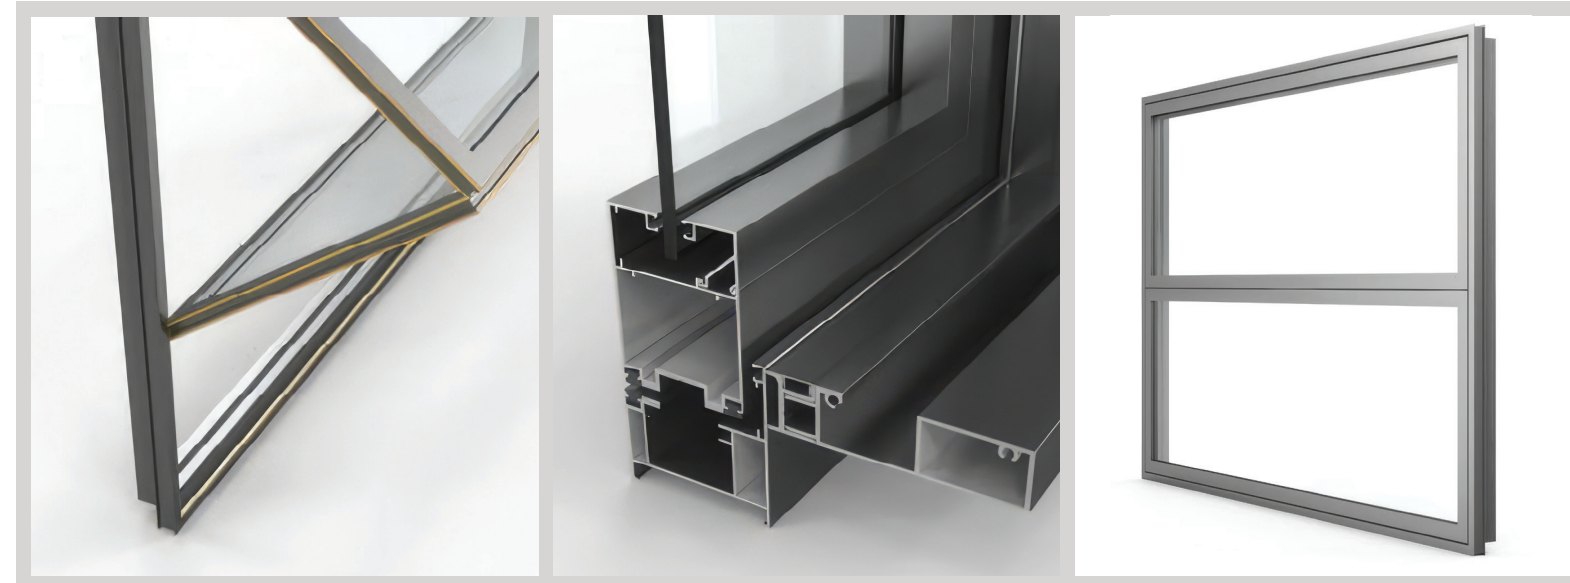

55 Series Fold Up Window

The 55 Series Fold Up Window is a stylish and practical choice, especially suited for bars and Kitchens. Constructed from high-quality aluminum, this window boasts a durable powder-coated finish that ensures longevity and a sleek appearance. It is equipped with heavy-duty hardware, allowing the folding panels to stop in any position for maximum convenience and flexibility. Available with or without a bottom track, this window can be customized to fit various installation needs. The inclusion of Low-E2 tempered glass enhances energy efficiency and safety, while the retractable screen offers protection against insects without obstructing the view. The 55 Series Fold Up Window combines functionality with modern design, making it an excellent addition to any space.

These are designed with a 2 ½" (64mm) Frame depth, it can be integrated with our windows for maximum views. It is available in widths from, It can be integrated with our windows for maximum views, It is available in widths from 18" to 36" and heights from 47" to 112.

PRODUCT FEATURES

- Aluminum
- Powder Coated
- Low-E2 Tempered Glass
- IG-Argon Gas Filled Glass
- Heavy Duty Hardware
- Retractable Screen
- Durable Handle

Scan for
Product Details

4943 Telegraph Rd, Los Angeles, CA 90022
(818)818-6001