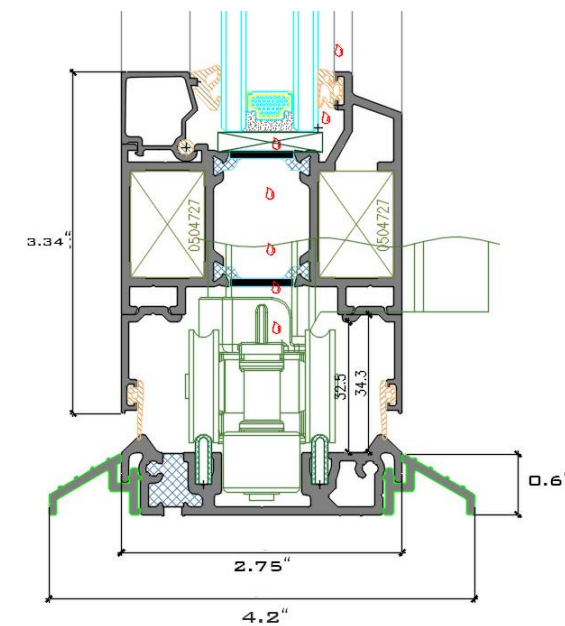

INSTALLATION DETAIL

ROUGH OPENING:

Teza bifold door rough opening requires 1/4" on each side of the bifold door's frame. A 120" x 80" bifold door will use a rough opening of approximately 120 1/2" x 80 1/4" to fit. Always remember to square up your door before you nail the frame in place to assure it will close properly.

TITLE 24

TEZA BIFOLD PATIO DOORS ARE IN COMPLIANCE WITH BUILDING CODE (TITLE 24) THAT HAS BEEN TESTED BY 3RD PARTY. CURRENTLY, WE ARE IN THE PROCESS OF GETTING COMPLIANCE WITH NFRC LAB.

SHGC RATING	U- FACTOR
0.26	0.32

GLASS DETAILS

- DOUBLE TEMPERED GLASS
- EACH PANE 5MM GLASS
- E GLASS 100% BLOCK UV
- FILLED WITH ARGON GAS
- 5mm GLASS PANE + 27mm ARGON GAS+ 5MM GLASS PANE

BOTTOM TRACK DETAIL

TEZA DOORS

20115 NORDHOFF ST
CHATSORTH, CA 91311
WWW.TEZADOORS.COM
CALL: (818) 818-6001

Teza Doors

PROJECT

DOOR TYPE

TEZA 90 SERIES BIFOLD DOOR SPECIFICATION

Notes

1. All dimensions are in feet & inches.
2. All dimensions are to be checked on site.
3. Any discrepancy between the architectural drawing and other drawings relevant for construction should be notified before commencement.