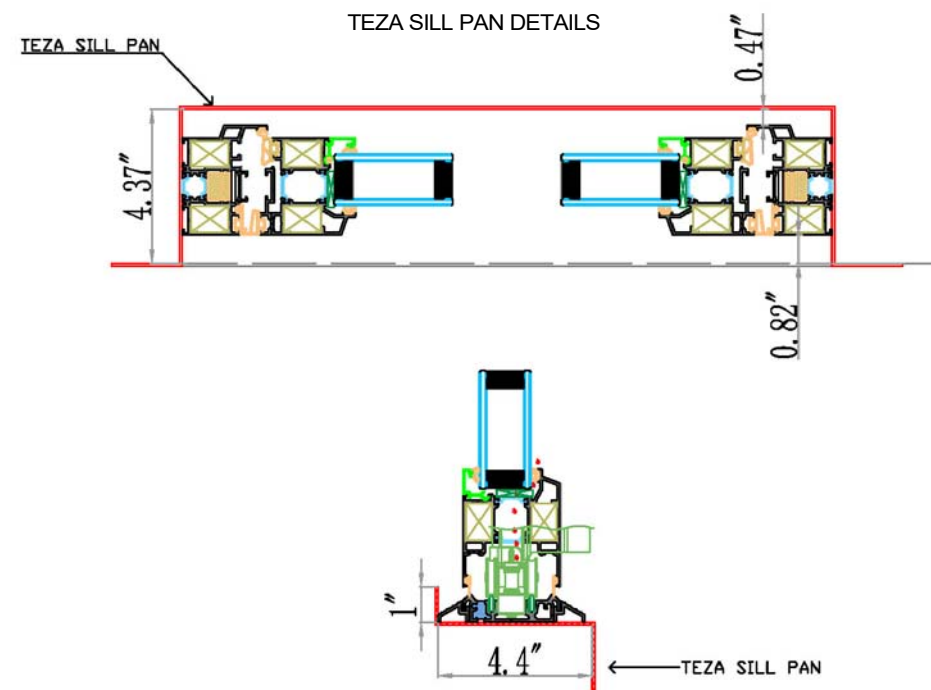

INSTALLATION DETAIL

ROUGH OPENING:

Teza bifold door rough opening requires 1/4" on each side of the bifold door's frame. A 120" x 80" bifold door will use a rough opening of approximately 120 1/2" x 80 1/4" to fit. Always remember to square up your door before you nail the frame in place to assure it will close properly.

TITLE 24

TEZA BIFOLD PATIO DOORS ARE IN COMPLIANCE WITH BUILDING CODE (TITLE 24) THAT HAS BEEN TESTED BY 3RD PARTY. CURRENTLY, WE ARE IN THE PROCESS OF GETTING COMPLIANCE WITH NFRC LAB.

SHGC RATING	U- FACTOR
0.26	0.32

GLASS DETAILS

- DOUBLE TEMPERED GLASS
- EACH PANE 5MM GLASS
- E GLASS 100% BLOCK UV
- FILLED WITH ARGON GAS
- 5mm GLASS PANE + 27mm ARGON GAS+ 5MM GLASS PANE

BOTTOM TRACK DETAIL

TEZA DOORS

20115 NORDHOFF ST
CHATSORTH, CA 91311
WWW.TEZADOORS.COM
CALL: (818) 818-6001

Teza Doors

PROJECT

DOOR TYPE

TEZA 90 SERIES BIFOLD DOOR SPECIFICATION

Notes

1. All dimensions are in feet & inches.
2. All dimensions are to be checked on site.
3. Any discrepancy between the architectural drawing and other drawings relevant for construction should be notified before commencement.