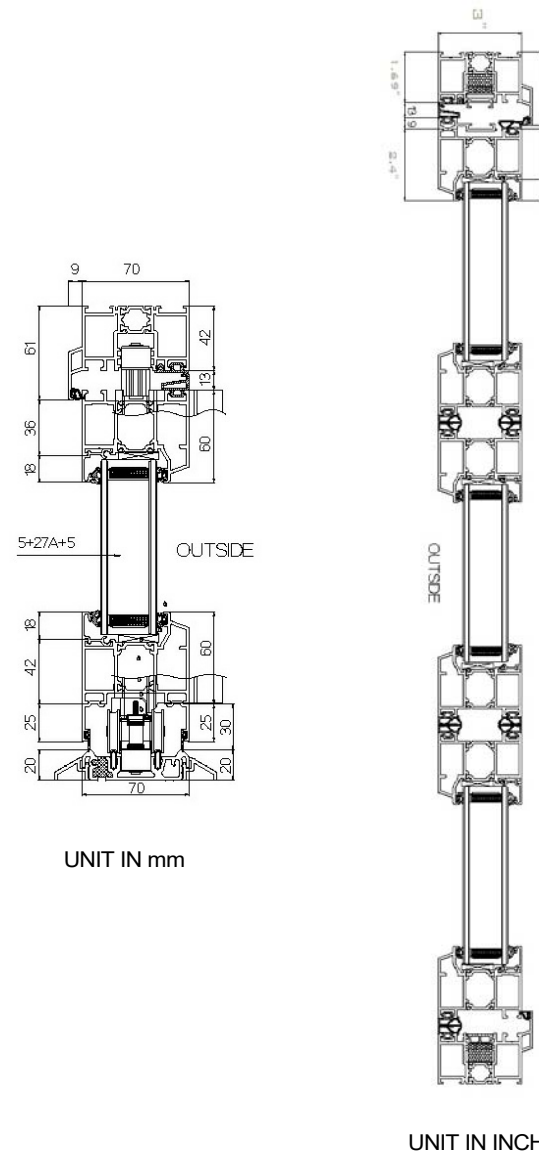

INSTALLATION DETAIL

ROUGH OPENING:

Teza bifold door rough opening requires 1/4" on each side of the bifold door's frame. A 120" x 80" bifold door will use a rough opening of approximately 120 1/2" x 80 1/4" to fit. Always remember to square up your door before you nail the frame in place to assure it will close properly.

TITLE 24

TEZA BIFOLD PATIO DOORS ARE IN COMPLIANCE WITH BUILDING CODE (TITLE 24) THAT HAS BEEN TESTED BY 3RD PARTY. CURRENTLY, WE ARE IN THE PROCESS OF GETTING COMPLIANCE WITH NFRC LAB.

SHGC RATING	U- FACTOR
0.26	0.32

GLASS DETAILS

- DOUBLE TEMPERED GLASS
- EACH PANE 5MM GLASS
- E GLASS 100% BLOCK UV
- FILLED WITH ARGON GAS
- 5mm GLASS PANE + 27mm ARGON GAS+ 5MM GLASS PANE

BOTTOM TRACK DETAIL

TEZA DOORS

20115 NORDHOFF ST
CHATSORTH, CA 91311
WWW.TEZADOORS.COM
CALL: (818) 818-6001

Teza Doors

PROJECT

DOOR TYPE

TEZA 90 SERIES BIFOLD DOOR SPECIFICATION

Notes

1. All dimensions are in feet & inches.
2. All dimensions are to be checked on site.
3. Any discrepancy between the architectural drawing and other drawings relevant for construction should be notified before commencement.