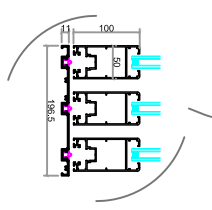

**INSIDE VIEW**

FRAME SIZE-5005 [197]

OPENING SIZE-3658 [144]

FRAME SIZE-5005 [197]

OPENING SIZE-3658 [144]

HIGH

LOW

HEIGHT-2438 [96]

HEIGHT-2438 [96]

OUTSIDE

INSIDE

OUTSIDE

INSIDE