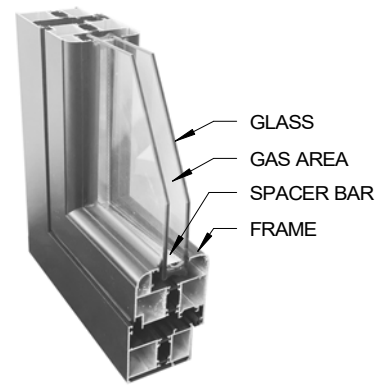

HARDWARE

GLASS DETAILS

- DOUBLE TEMPERED GLASS
- EACH PANE 5MM GLASS
- E GLASS 100% BLOCK UV
- FILLED WITH ARGON GAS
- 5MM+20A+5MM DOUBLE TEMPERED INSULATING GLASS

NOTE:

- 1- ALL TEZA WINDOW SERIES ARE INCLUDED FLANGES. THE FLANGES IS 1" HEIGHT AND INSTALLED WITH SCREW IN MIDDLE OF WINDOW FRAME.
- 2- FOR ROUGH OPENING SIZE ALLOW A MINIMUM 1/4" GAP BETWEEN THE WINDOW AND ROUGH OPENING.

TEZA DOORS
 20115 NORDHOFF ST
 CHATSWORTH, CA 91311
 WWW.TEZADOORS.COM
 CALL: (818) 818-6001

PROJECT

DOOR TYPE

TEZA CASEMENT WINDOWS SPECIFICATIONS

- Notes**
1. All dimensions are in feet & inches.
 2. All dimensions are to be checked on site.
 3. Any discrepancy between the architectural drawing and other drawings relevant for construction should be notified before commencement.