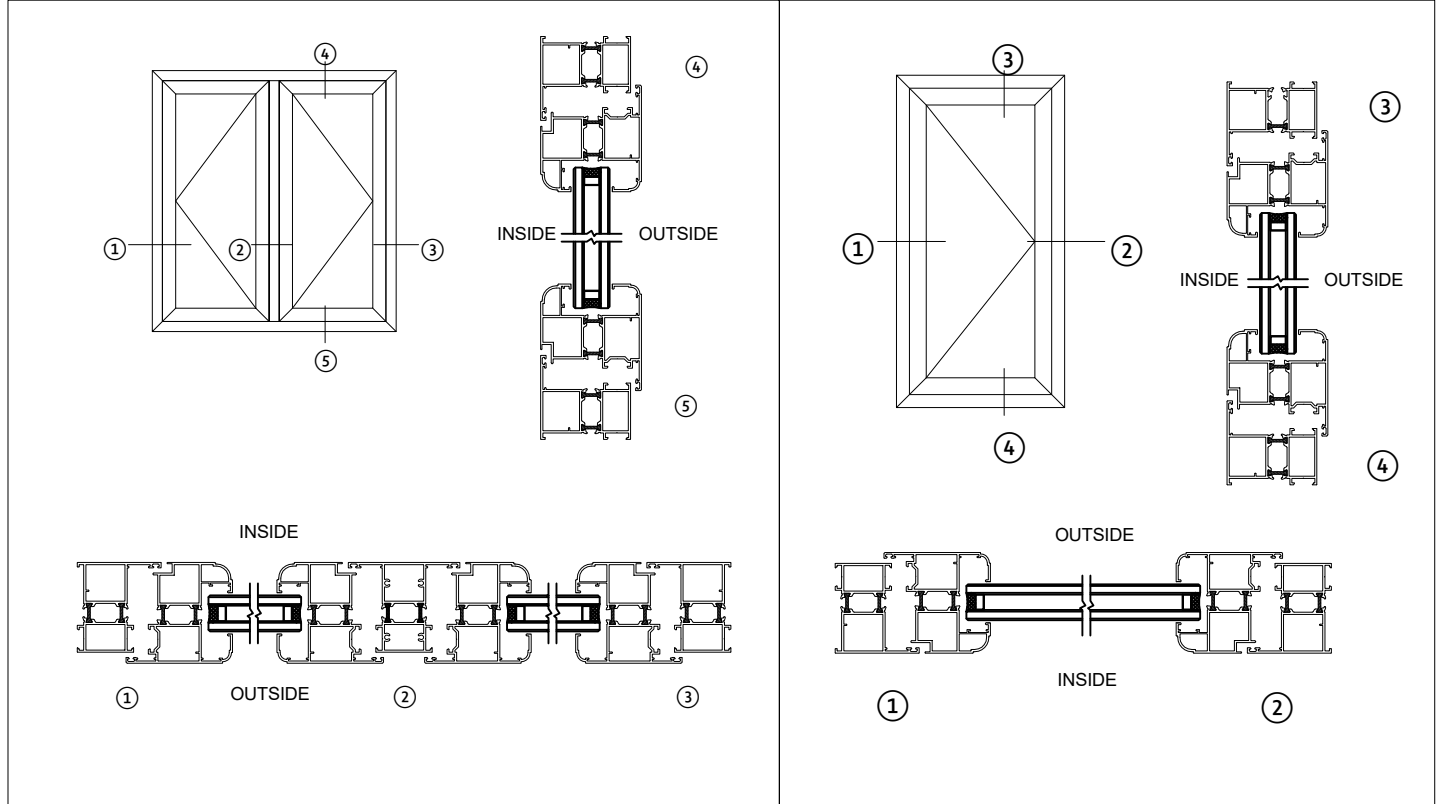

HARDWARE

GLASS DETAILS

- DOUBLE TEMPERED GLASS
- EACH PANE 5MM GLASS
- E GLASS 100% BLOCK UV
- FILLED WITH ARGON GAS
- 5MM+20A+5MM DOUBLE TEMPERED INSULATING GLASS

NOTE:

- 1- ALL TEZA WINDOW SERIES ARE INCLUDED FLANGES. THE FLANGES IS 1" HEIGHT AND INSTALLED WITH SCREW IN MIDDLE OF WINDOW FRAME.
- 2- FOR ROUGH OPENING SIZE ALLOW A MINIMUM 1/4" GAP BETWEEN THE WINDOW AND ROUGH OPENING.