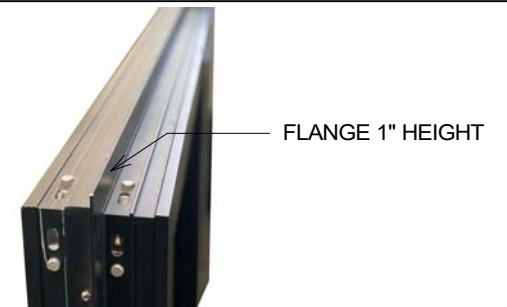

HARDWARE

GLASS DETAILS

- DOUBLE TEMPERED GLASS
- EACH PANE 5MM GLASS
- E GLASS 100% BLOCK UV
- FILLED WITH ARGON GAS
- 5MM+20A+5MM DOUBLE TEMPERED INSULATING GLASS

NOTE:

- 1- ALL TEZA WINDOW SERIES ARE INCLUDED FLANGES. THE FLANGES IS 1" HEIGHT AND INSTALLED WITH SCREW IN MIDDLE OF WINDOW FRAME.
- 2- FOR ROUGH OPENING SIZE ALLOW A MINIMUM 1/4" GAP BETWEEN THE WINDOW AND ROUGH OPENING.

TEZA DOORS
 20115 NORDHOFF ST
 CHATSWORTH, CA 91311
 WWW.TEZADOORS.COM
 CALL: (818) 818-6001

PROJECT

DOOR TYPE

TEZA CASEMENT WINDOWS SPECIFICATIONS

- Notes**
1. All dimensions are in feet & inches.
 2. All dimensions are to be checked on site.
 3. Any discrepancy between the architectural drawing and other drawings relevant for construction should be notified before commencement.