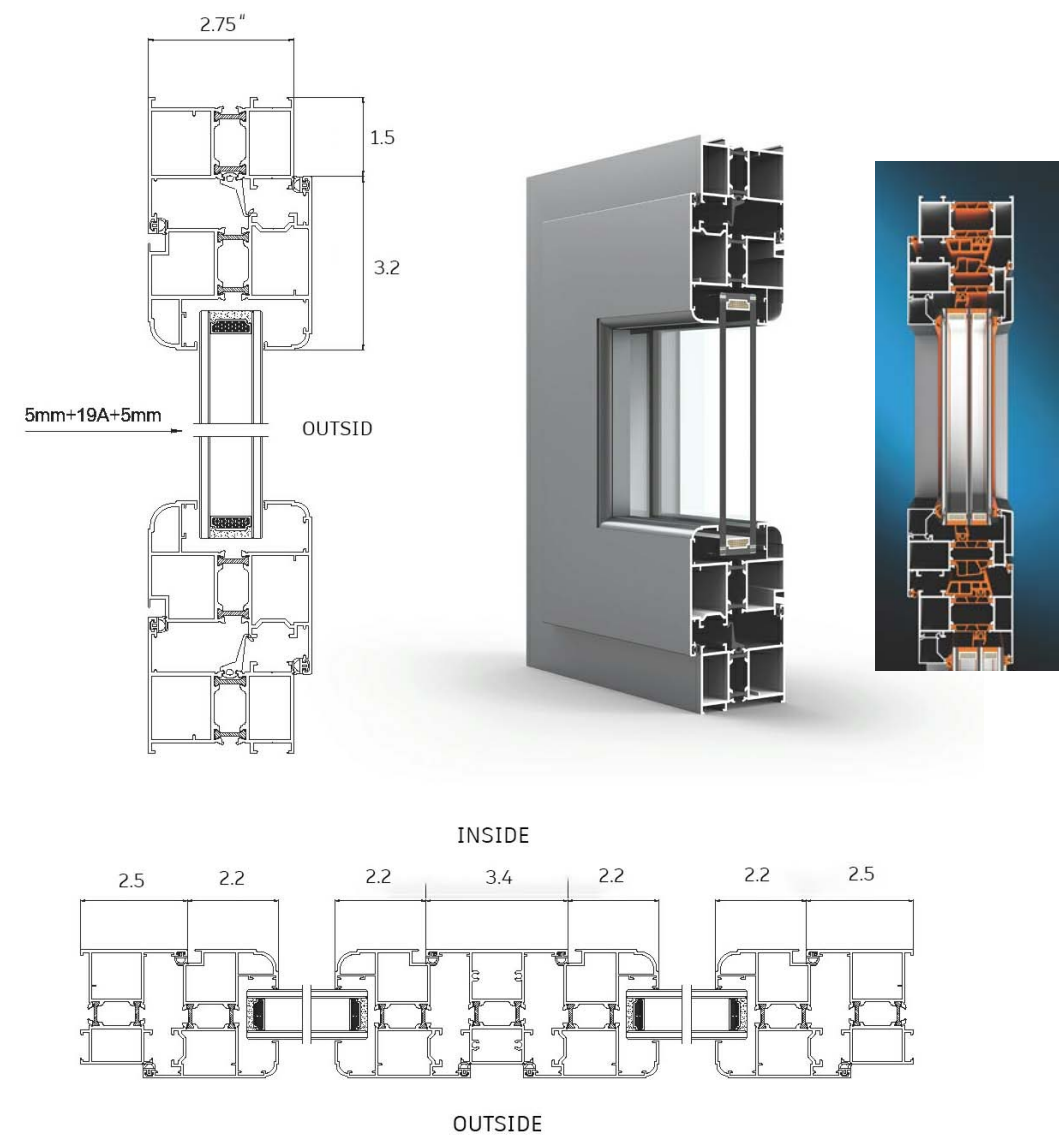

HARDWARE

GLASS DETAILS

- DOUBLE TEMPERED GLASS
- EACH PANE 5MM GLASS
- E GLASS 100% BLOCK UV
- FILLED WITH ARGON GAS
- 5MM+20A+5MM DOUBLE TEMPERED INSULATING GLASS

NOTE:

- 1- ALL TEZA WINDOW SERIES ARE INCLUDED FLANGES. THE FLANGES IS 1" HEIGHT AND INSTALLED WITH SCREW IN MIDDLE OF WINDOW FRAME.
- 2- FOR ROUGH OPENING SIZE ALLOW A MINIMUM 1/4" GAP BETWEEN THE WINDOW AND ROUGH OPENING.

TEZA DOORS
 20115 NORDHOFF ST
 CHATSWORTH, CA 91311
 WWW.TEZADOORS.COM
 CALL: (818) 818-6001

PROJECT

DOOR TYPE

TEZA CASEMENT WINDOWS SPECIFICATIONS

- Notes**
1. All dimensions are in feet & inches.
 2. All dimensions are to be checked on site.
 3. Any discrepancy between the architectural drawing and other drawings relevant for construction should be notified before commencement.